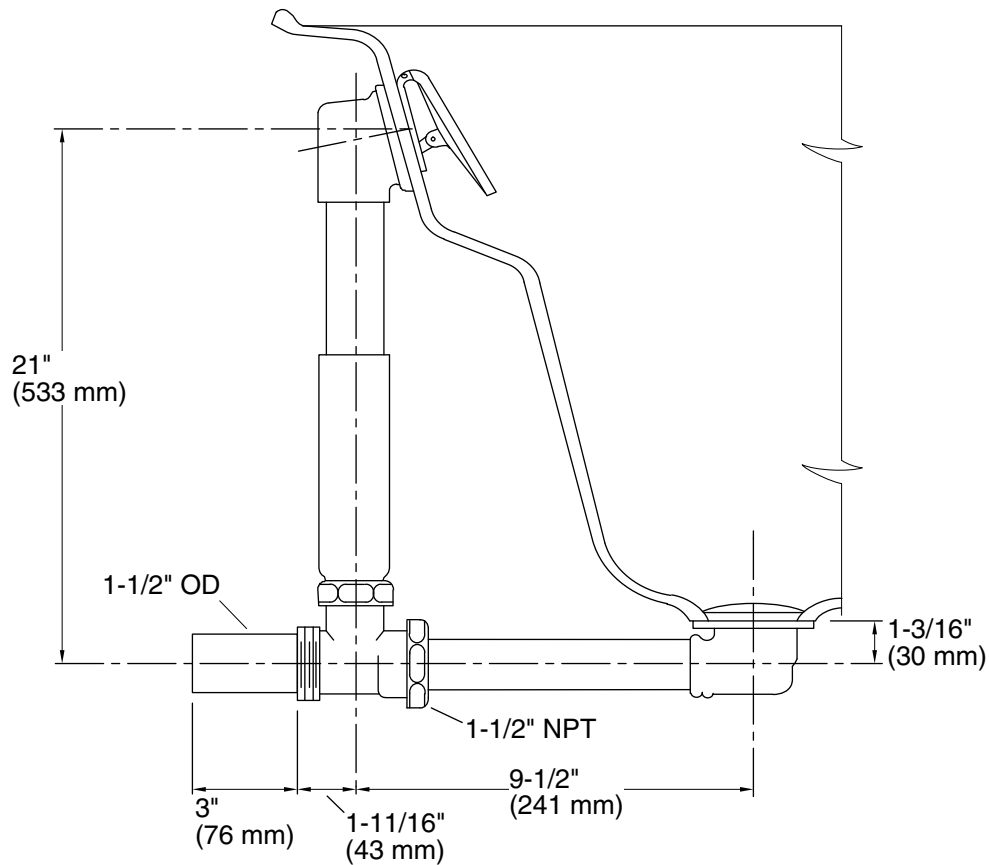

Features

- 17-gauge brass construction.
- Brass tailpiece.
- 1½" (38 mm) NPT connection.
- Supports both above- and through-the-floor installations.
- For use with most Tea-for-Two® 66" x 36" whirlpools with spa/massage enhanced package.

Technical Information

All product dimensions are nominal.

Notes

Install this product according to the installation guide.

ADA compliant when installed to the specific requirements of these regulations.